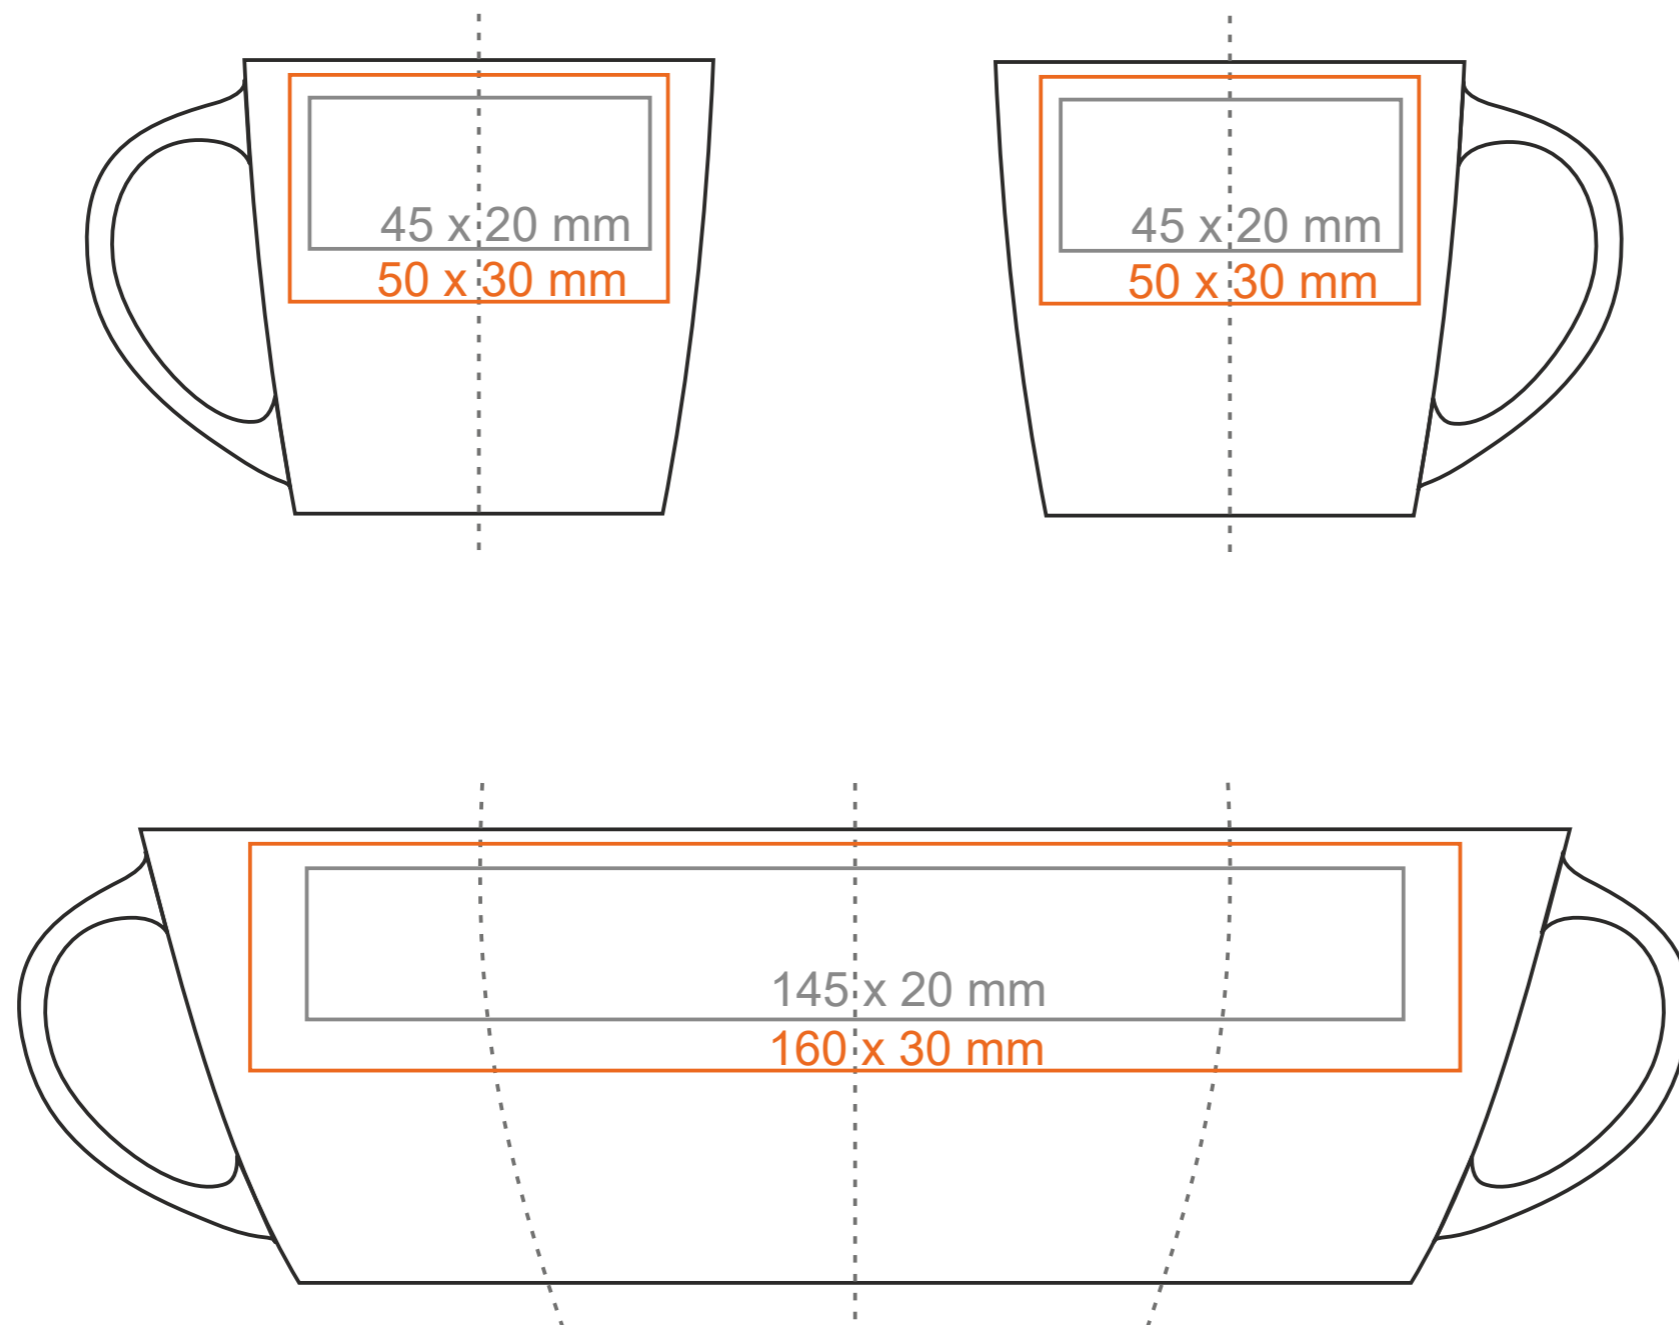

# M\_507 Handy Small Supreme

100 ml / h: 60 mm / Ø 62 mm

- |                               |              |
|-------------------------------|--------------|
| Imprint on the inside         | - 40 x 10 mm |
| Imprint on the bottom inside  | - Ø 25 mm    |
| Imprint on the bottom outside | - Ø 30 mm    |

## meaning

- Transfer Print
- Sensitive Touch
- Direct Print