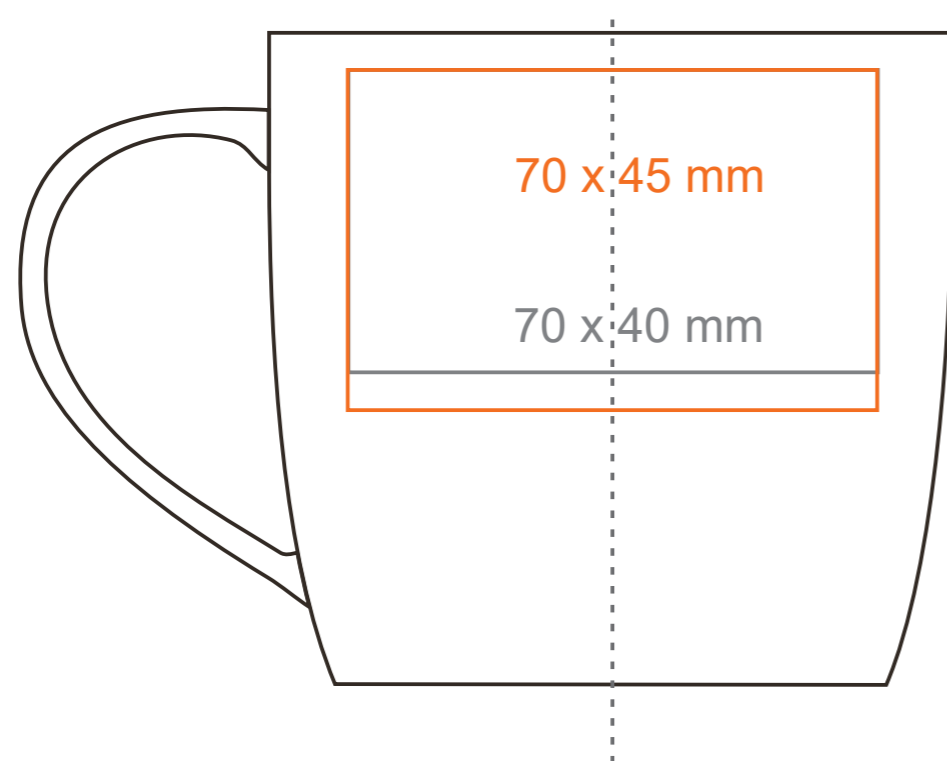

M_132 Handy Mok Wit 30 cl.

300 ml / h: 85 mm / Ø 90 mm

- | | |
|-------------------------------|--------------|
| Imprint on the handle | - 50 x 10 mm |
| Imprint on the inside | - 50 x 20 mm |
| Imprint on the bottom inside | - Ø 40 mm |
| Imprint on the bottom outside | - Ø 45 mm |

*In the case of projects for transfer print running outside of the standard print area, please contact our sales department.

meaning

- Transfer Print
- Sensitive Touch
- Direct Print