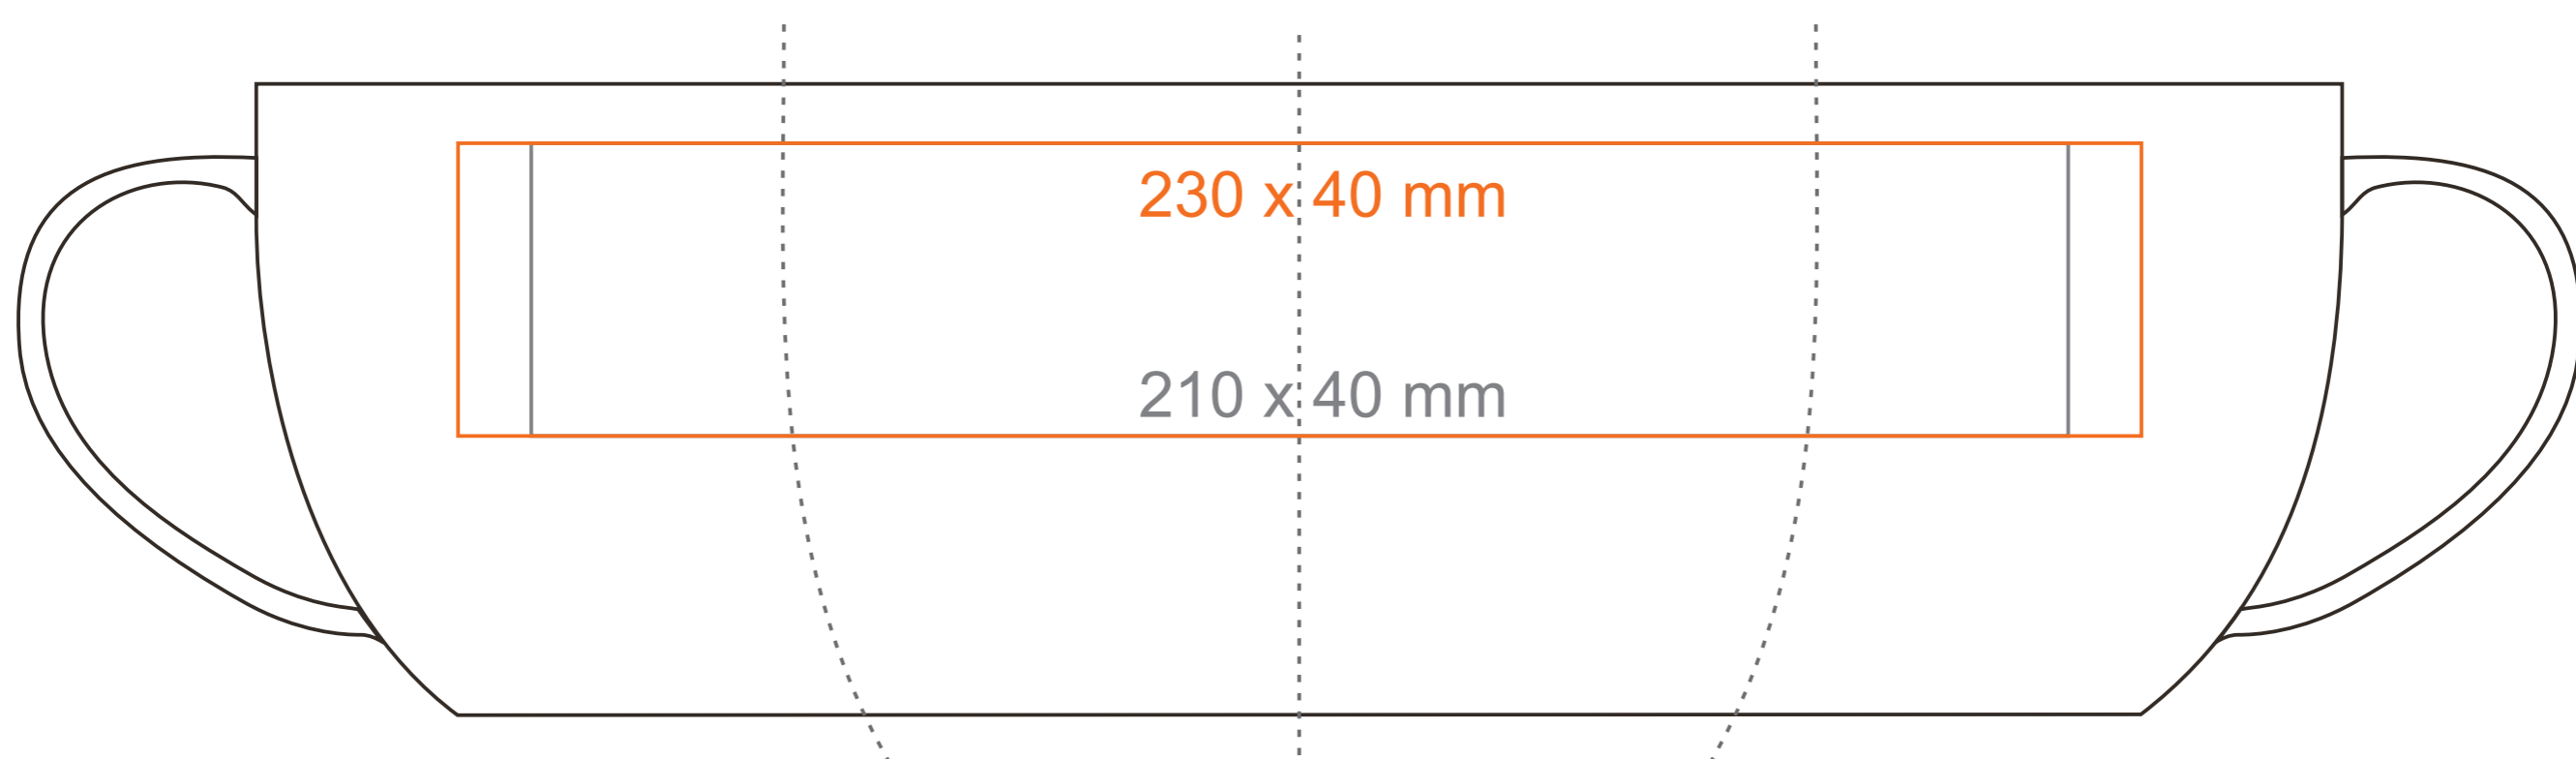

M_132 Handy Mok Wit 30 cl.

300 ml / h: 85 mm / Ø 90 mm

- | | |
|-------------------------------|--------------|
| Imprint on the handle | - 50 x 10 mm |
| Imprint on the inside | - 50 x 20 mm |
| Imprint on the bottom inside | - Ø 40 mm |
| Imprint on the bottom outside | - Ø 45 mm |

*In the case of projects for transfer print running outside of the standard print area, please contact our sales department.

meaning

- Transfer Print
- Sensitive Touch
- Direct Print