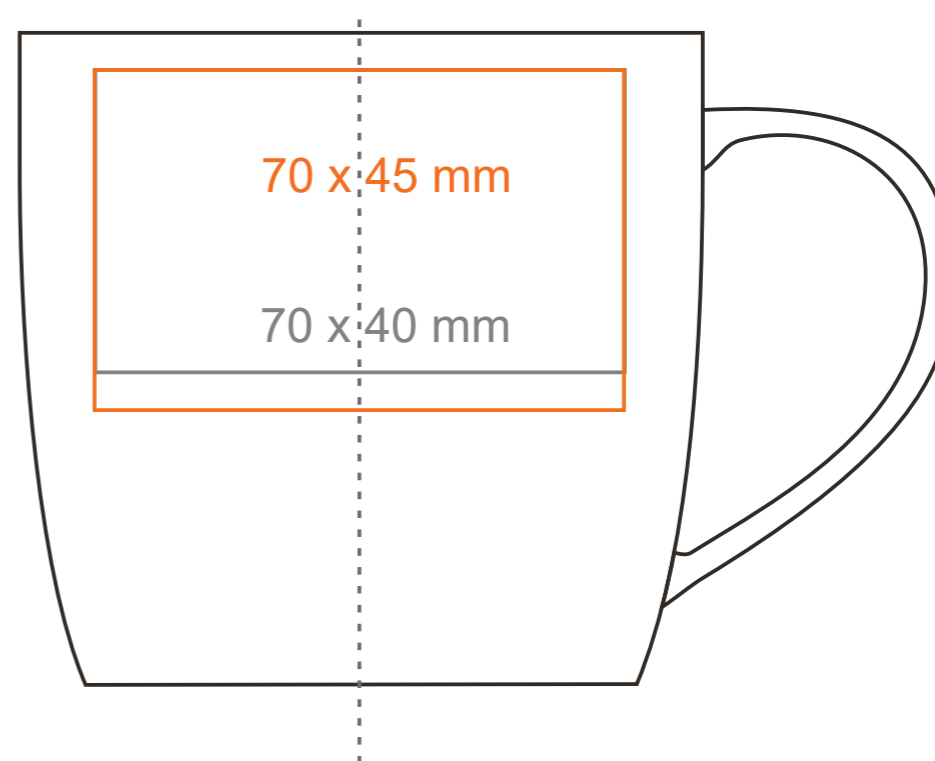

M_132 Handy Mok Wit 30 cl.

300 ml / h: 85 mm / Ø 90 mm

- | | |
|-------------------------------|--------------|
| Imprint on the handle | - 50 x 10 mm |
| Imprint on the inside | - 50 x 20 mm |
| Imprint on the bottom inside | - Ø 40 mm |
| Imprint on the bottom outside | - Ø 45 mm |

*In the case of projects for transfer print running outside of the standard print area, please contact our sales department.

meaning

- Transfer Print
- Sensitive Touch
- Direct Print