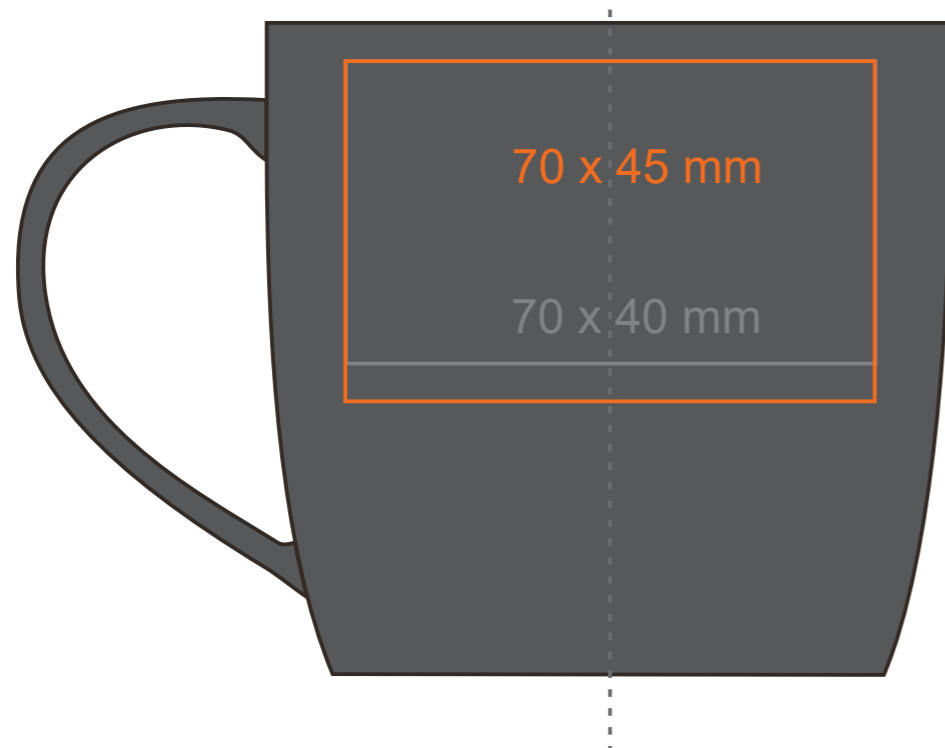

M_067 Handy Mok Zwart 30 cl.

300 ml / h: 85 mm / Ø 92 mm

- Imprint on the handle - 50 x 10 mm
- Imprint on the inside - 50 x 20 mm
- Imprint on the bottom inside - Ø 40 mm
- Imprint on the bottom outside - Ø 45 mm

*In the case of projects for transfer print running outside of the standard print area, please contact our sales department.

meaning

- Transfer Print
- Sensitive Touch
- Direct Print