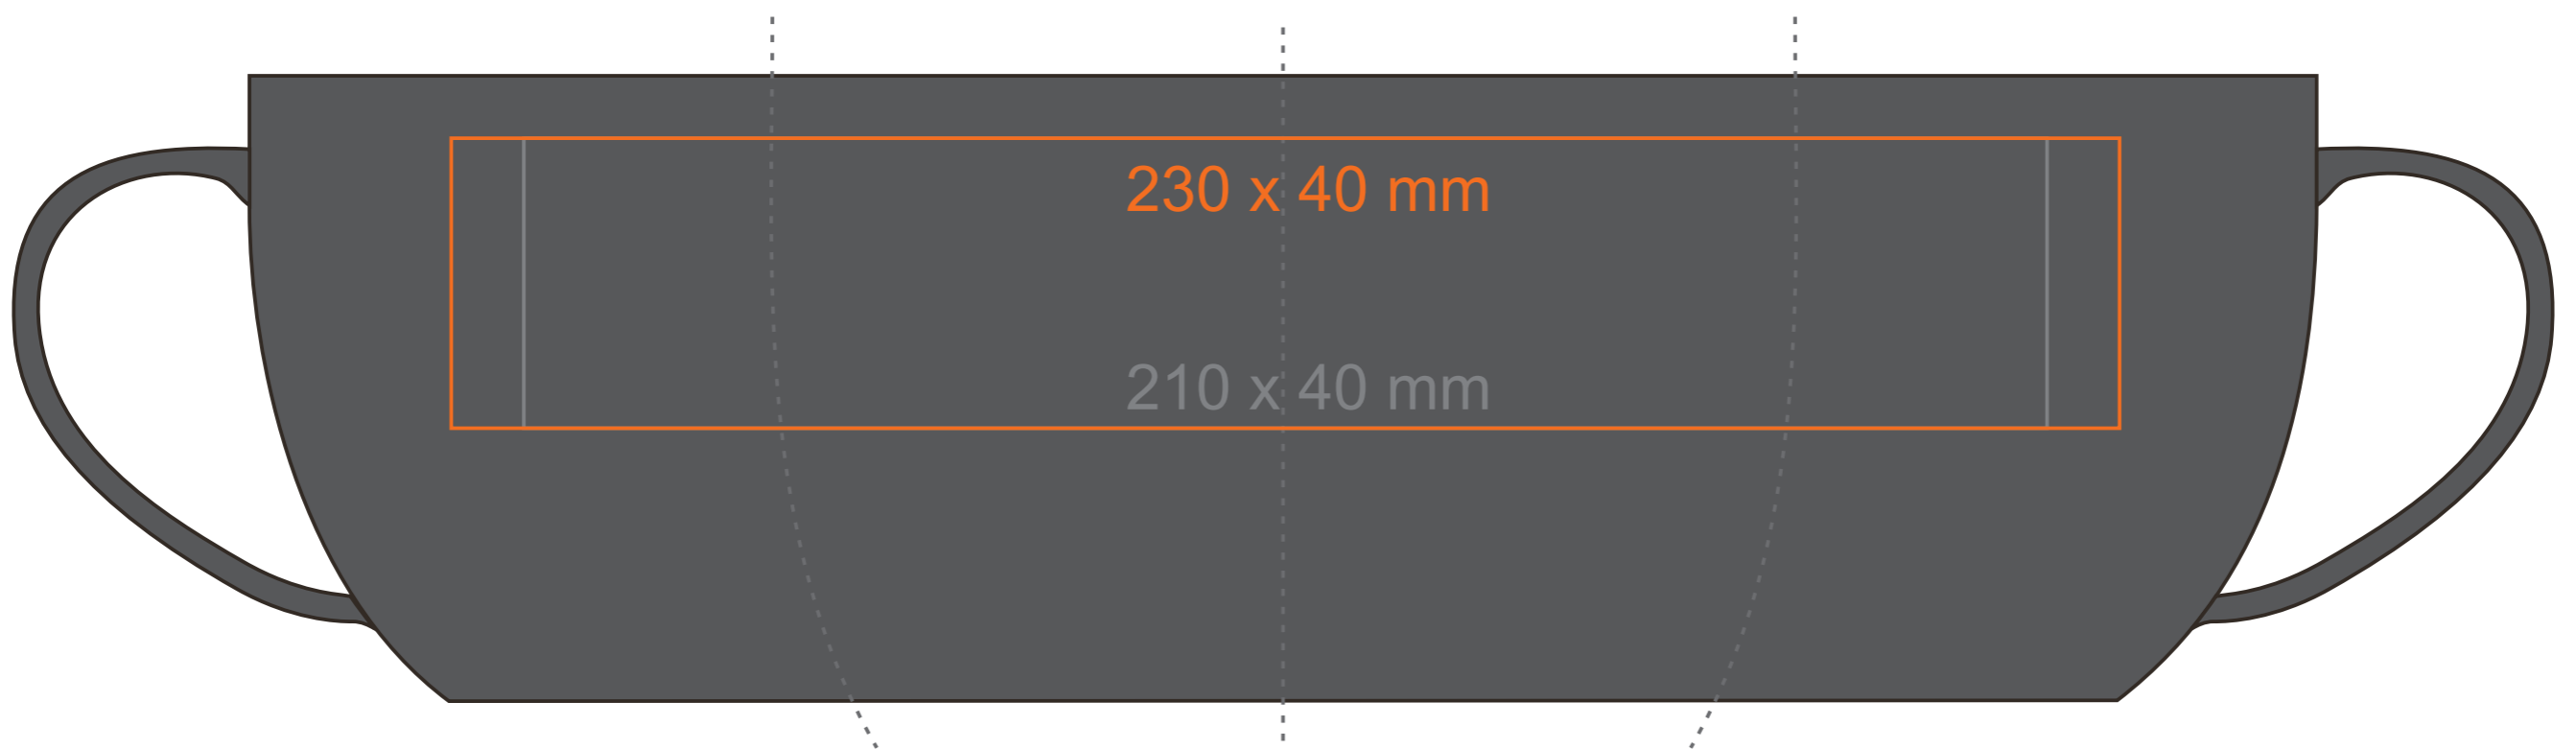

M_067 Handy Mok Zwart 30 cl.

300 ml / h: 85 mm / Ø 92 mm

- Imprint on the handle - 50 x 10 mm
- Imprint on the inside - 50 x 20 mm
- Imprint on the bottom inside - Ø 40 mm
- Imprint on the bottom outside - Ø 45 mm

*In the case of projects for transfer print running outside of the standard print area, please contact our sales department.

meaning

- Transfer Print
- Sensitive Touch
- Direct Print