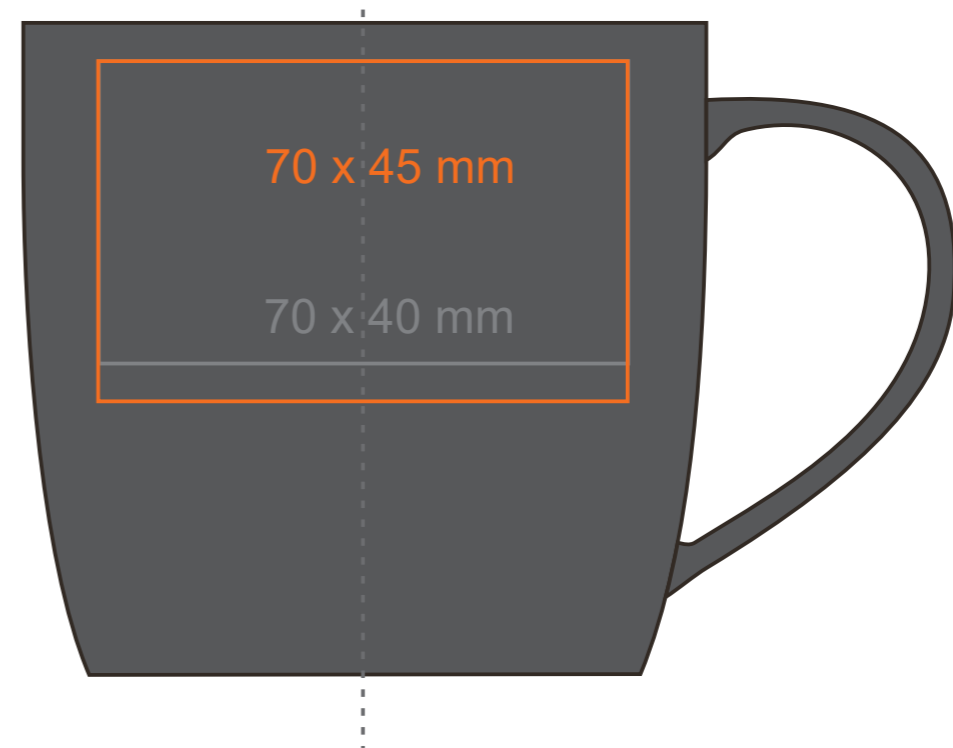

M_067 Handy Mok Zwart 30 cl.

300 ml / h: 85 mm / Ø 92 mm

- Imprint on the handle - 50 x 10 mm
- Imprint on the inside - 50 x 20 mm
- Imprint on the bottom inside - Ø 40 mm
- Imprint on the bottom outside - Ø 45 mm

*In the case of projects for transfer print running outside of the standard print area, please contact our sales department.

meaning

- Transfer Print
- Sensitive Touch
- Direct Print