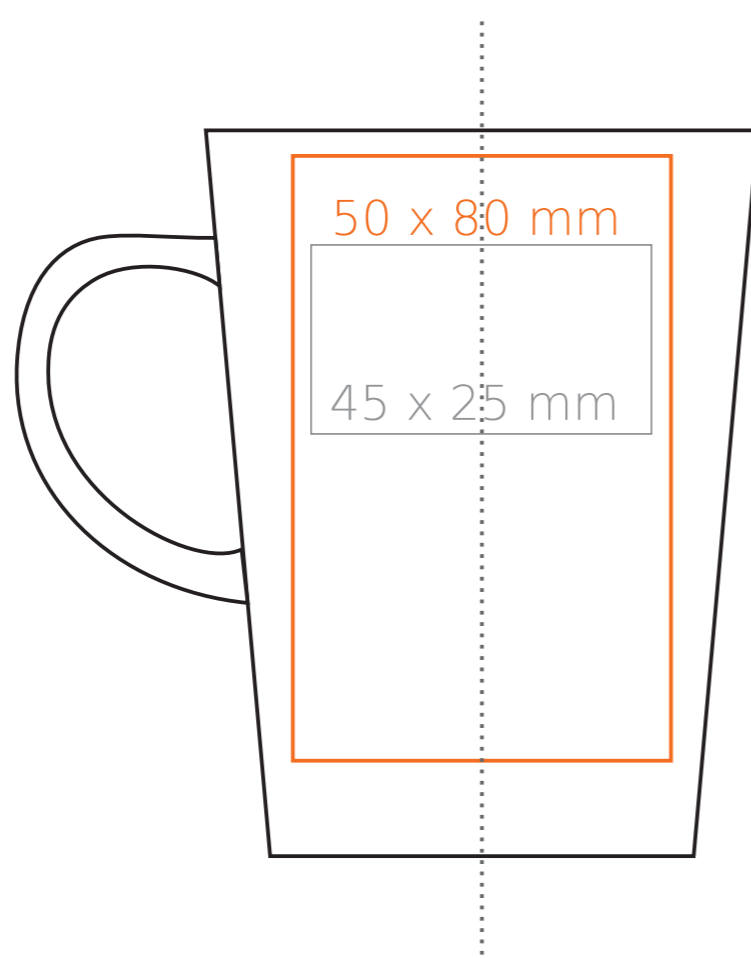

M/127 Victor Mok 24 cl.

240 ml / h: 96 mm / Ø 79 mm

- Imprint on the handle - 50 x 10 mm
- Imprint on the inside - 40 x 20 mm
- Imprint on the bottom inside - Ø 30 mm
- Imprint on the bottom outside - Ø 30 mm

*In the case of projects for transfer print running outside of the standard print area, please contact our sales department.

meaning

- Transfer Print
- Sensitive Touch
- Direct Print