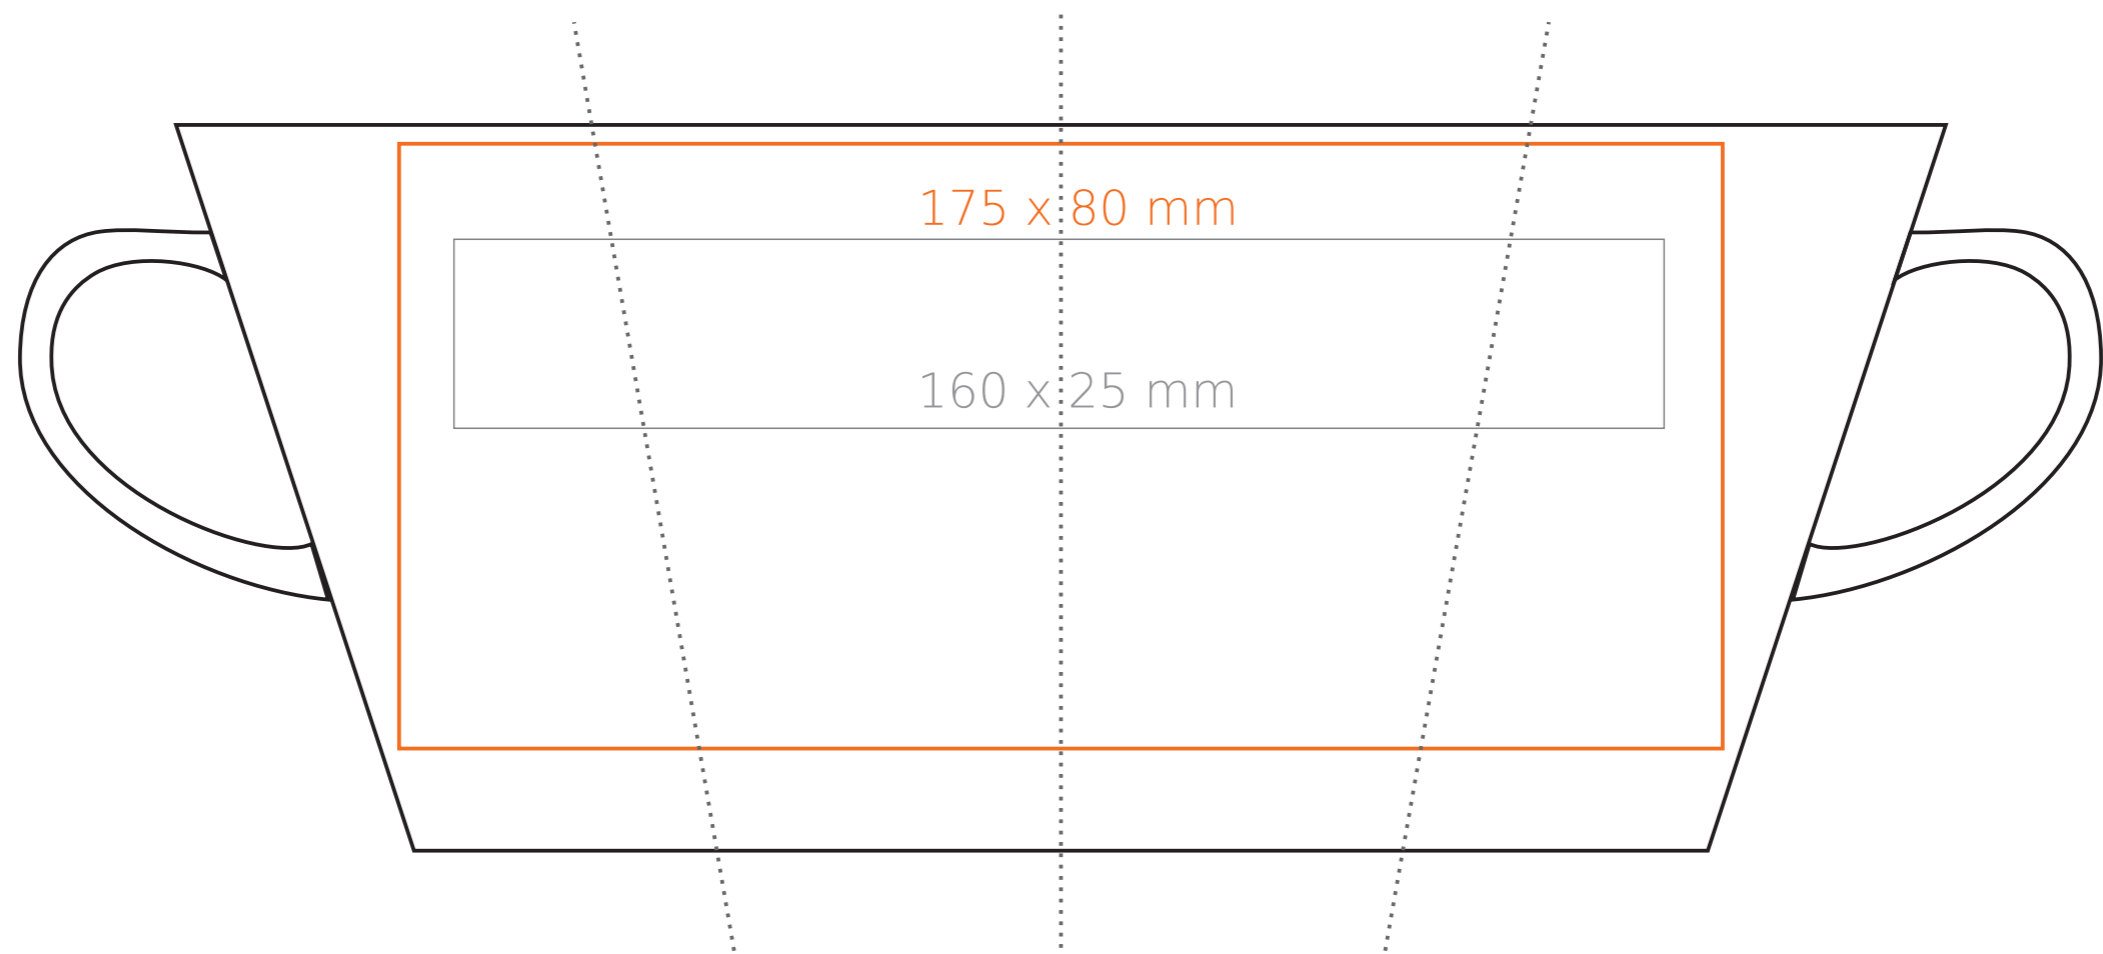

M/127 Victor Mok 24 cl.

240 ml / h: 96 mm / Ø 79 mm

- Imprint on the handle - 50 x 10 mm
- Imprint on the inside - 40 x 20 mm
- Imprint on the bottom inside - Ø 30 mm
- Imprint on the bottom outside - Ø 30 mm

*In the case of projects for transfer print running outside of the standard print area, please contact our sales department.

meaning

- Transfer Print
- Sensitive Touch
- Direct Print