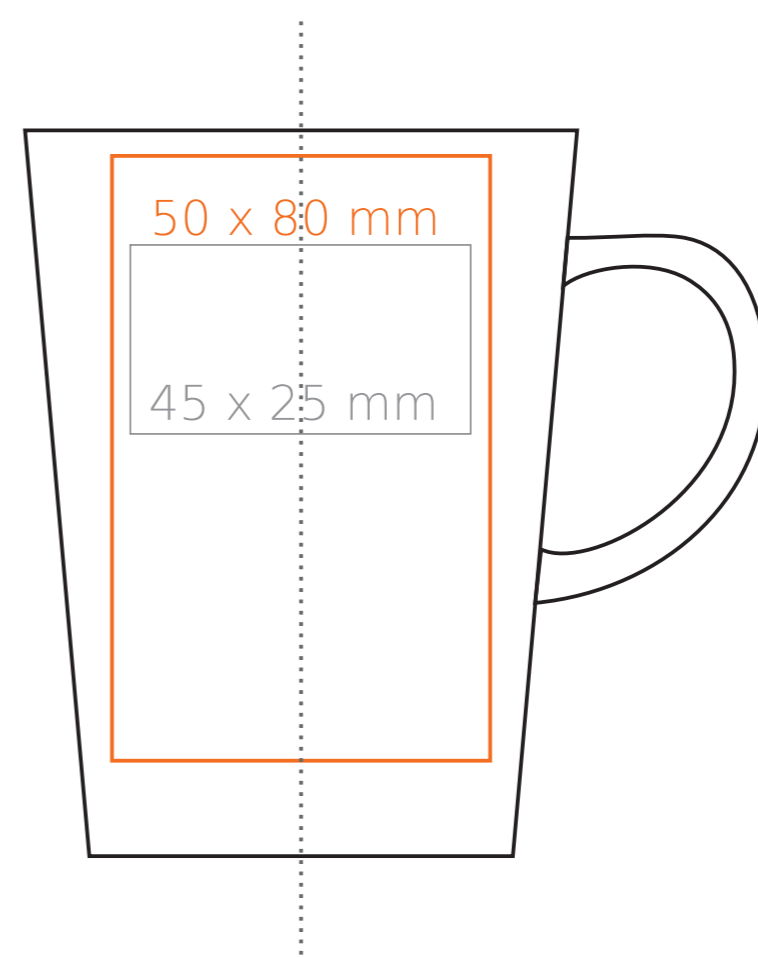

M/127 Victor Mok 24 cl.

240 ml / h: 96 mm / Ø 79 mm

- Imprint on the handle - 50 x 10 mm
- Imprint on the inside - 40 x 20 mm
- Imprint on the bottom inside - Ø 30 mm
- Imprint on the bottom outside - Ø 30 mm

*In the case of projects for transfer print running outside of the standard print area, please contact our sales department.

meaning

- Transfer Print
- Sensitive Touch
- Direct Print